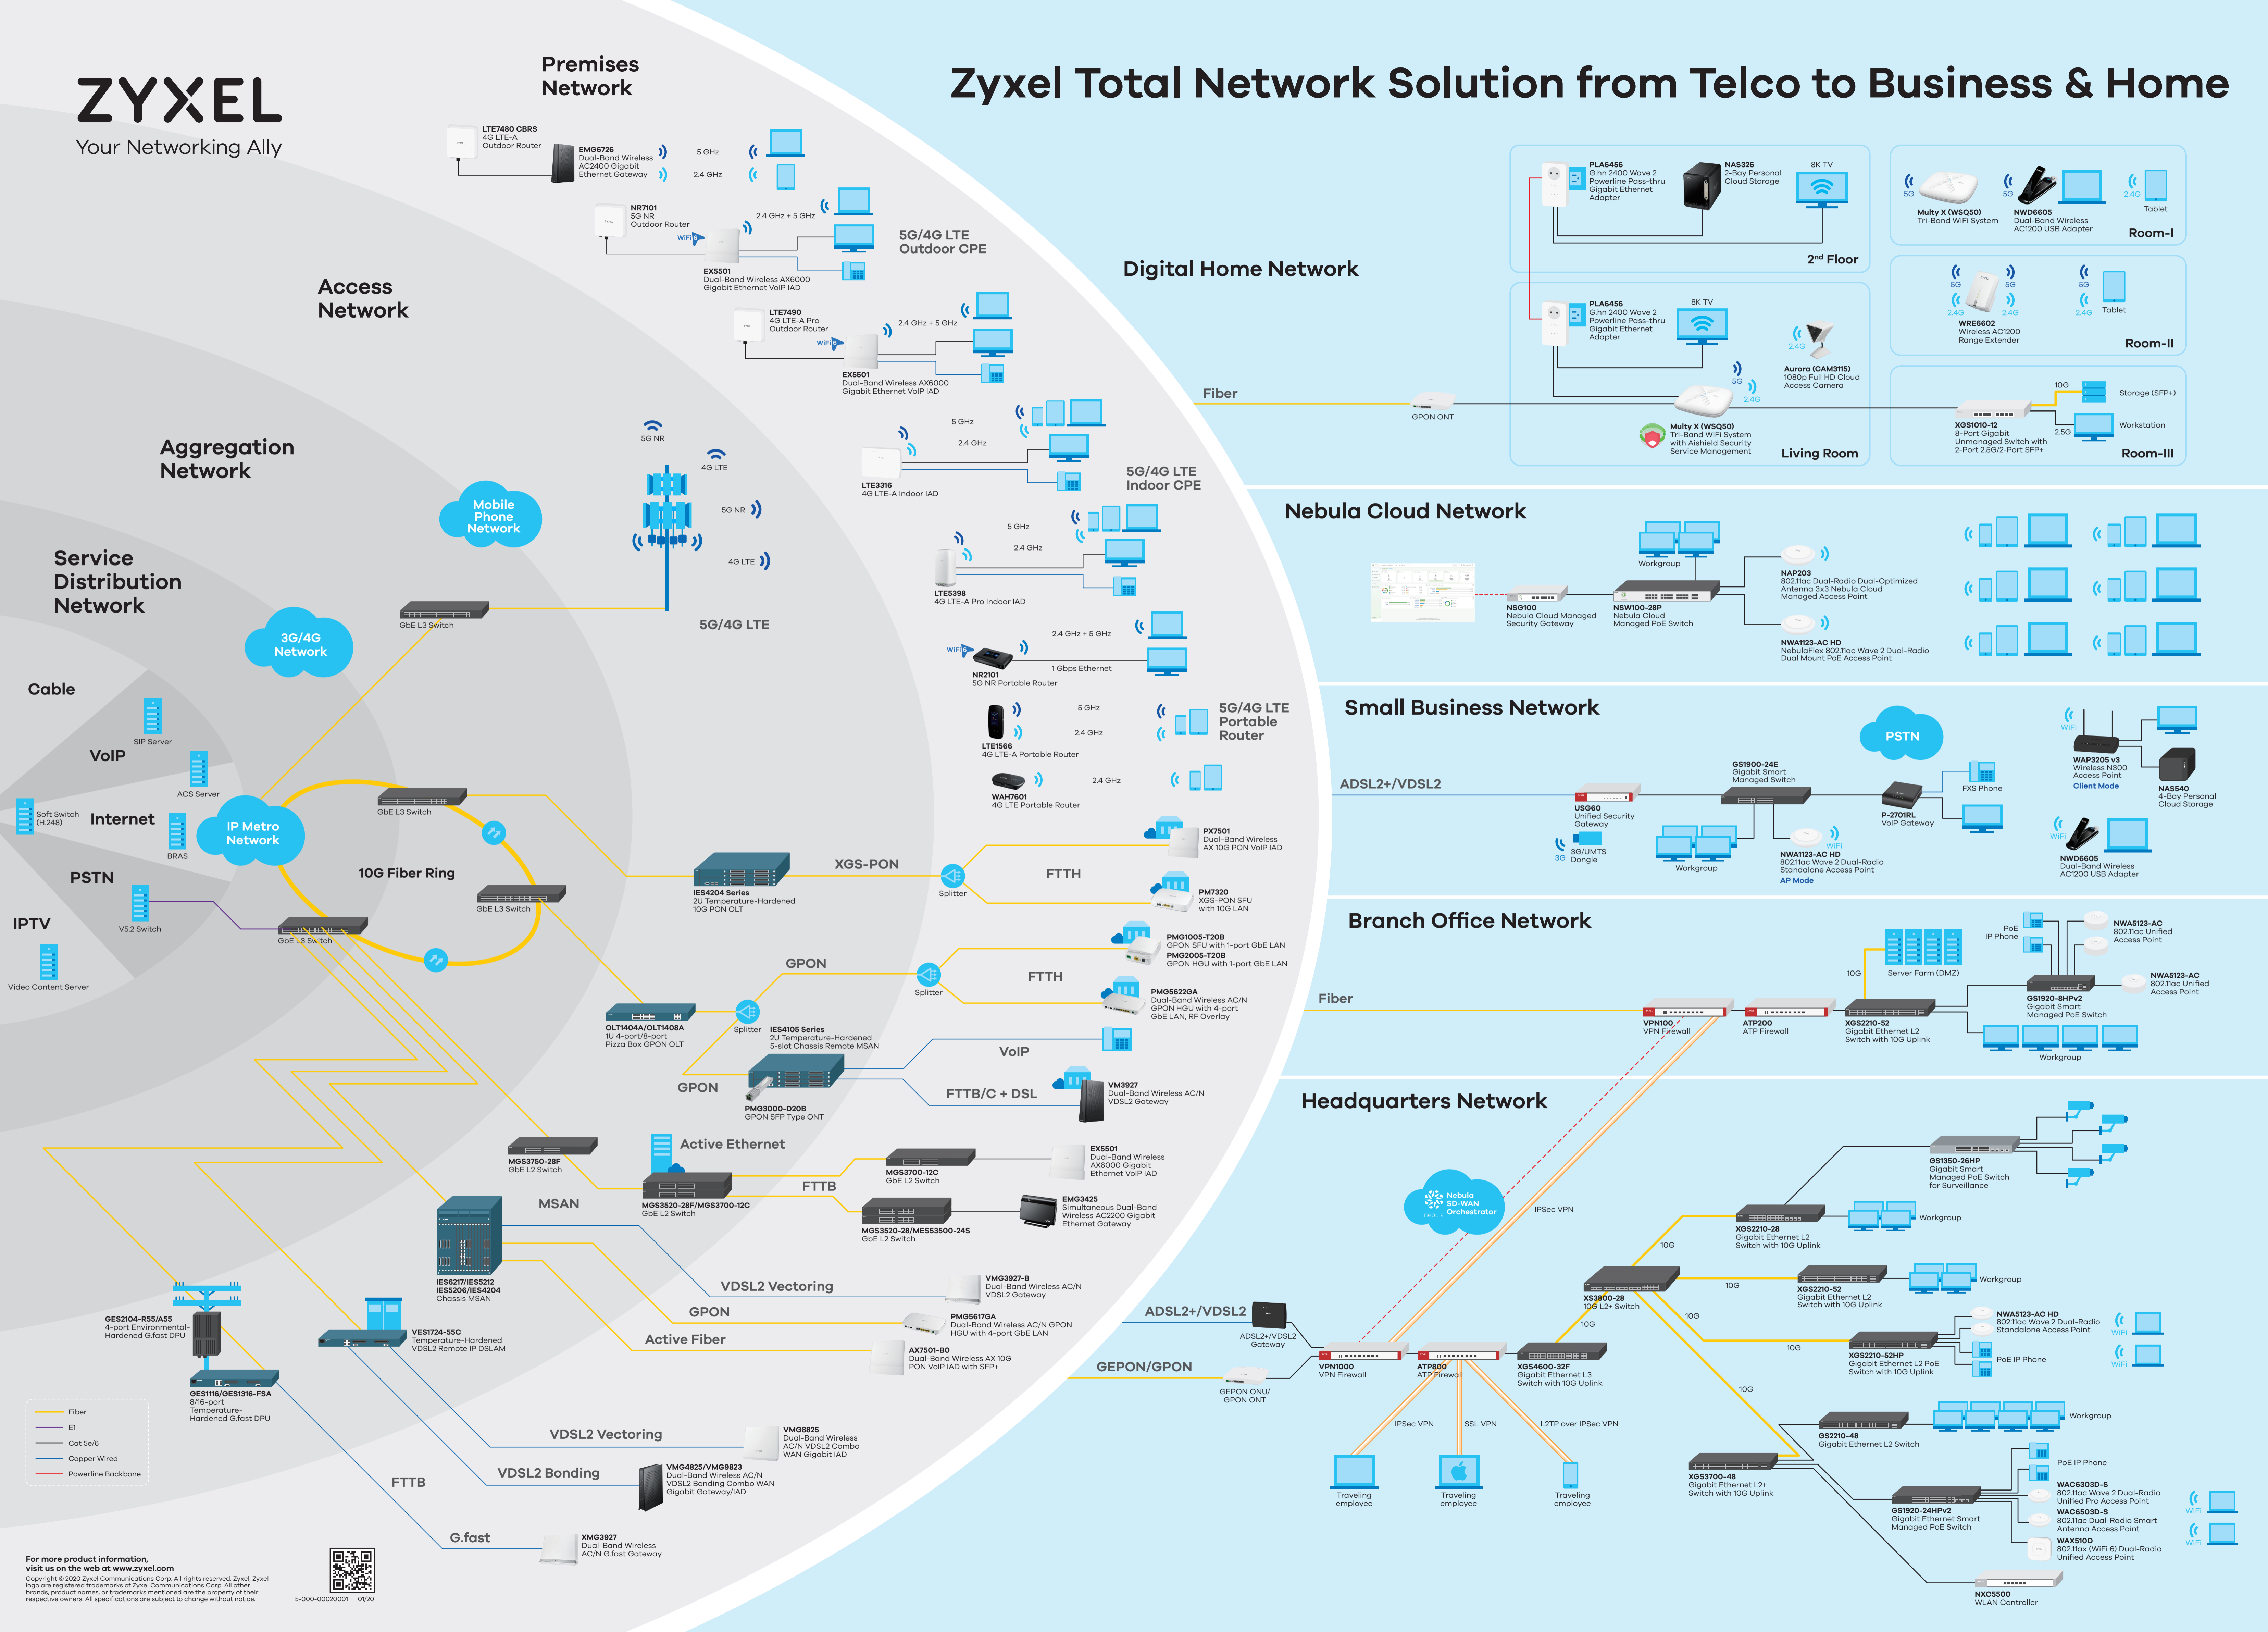

Zyxel Total Network Solution from Telco to Business & Home

Cable

Internet

PSTN

IPTV

- Fiber
- E1
- Cat 5e/6
- Copper Wired
- Powerline Backbone